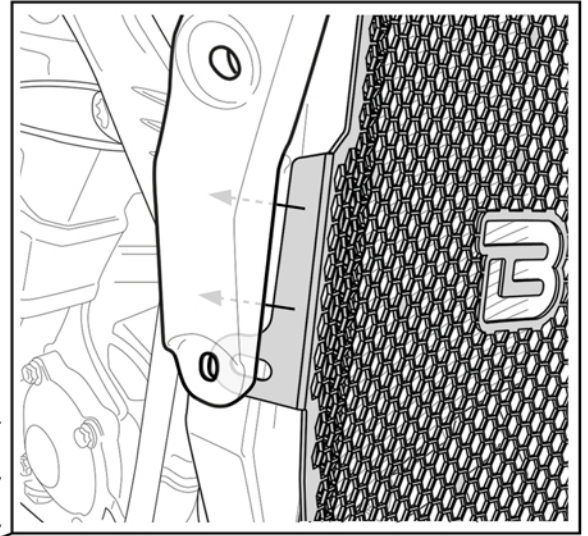

ASSEMBLING INSTRUCTION

RADIATOR COVER

TRIUMPH STREET TRIPLE 765 R (17-23)

TRIUMPH STREET TRIPLE 765 S (17-23)

TS6124

WWW.BARRACUDAMOTO.COM

LEGEND

1. RADIATOR COVER
COPRIRADIATORE
PROTECTOR RADIATOR
KÜHLERABDECKUNG
CACHE RADIAEUR
2. NEOPRENE
NEOPRENE
NEOPRENO
NEOPREN
NEOPRENE

ORIGINAL ALLEN SCREW