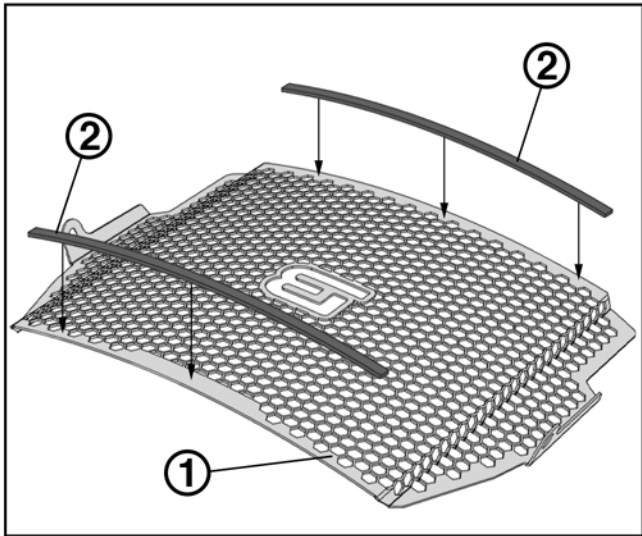

ASSEMBLING INSTRUCTION

RADIATOR COVER

TRIUMPH STREET TRIPLE 765 R (17-23)

TRIUMPH STREET TRIPLE 765 S (17-23)

TS6124

WWW.BARRACUDAMOTO.COM

LEGEND

1. RADIATOR COVER
COPRIRADIATORE
PROTECTOR RADIATOR
KÜHLERABDECKUNG
CACHE RADIAEUR
2. NEOPRENE
NEOPRENE
NEOPRENO
NEOPREN
NEOPRENE

ORIGINAL ALLEN SCREW